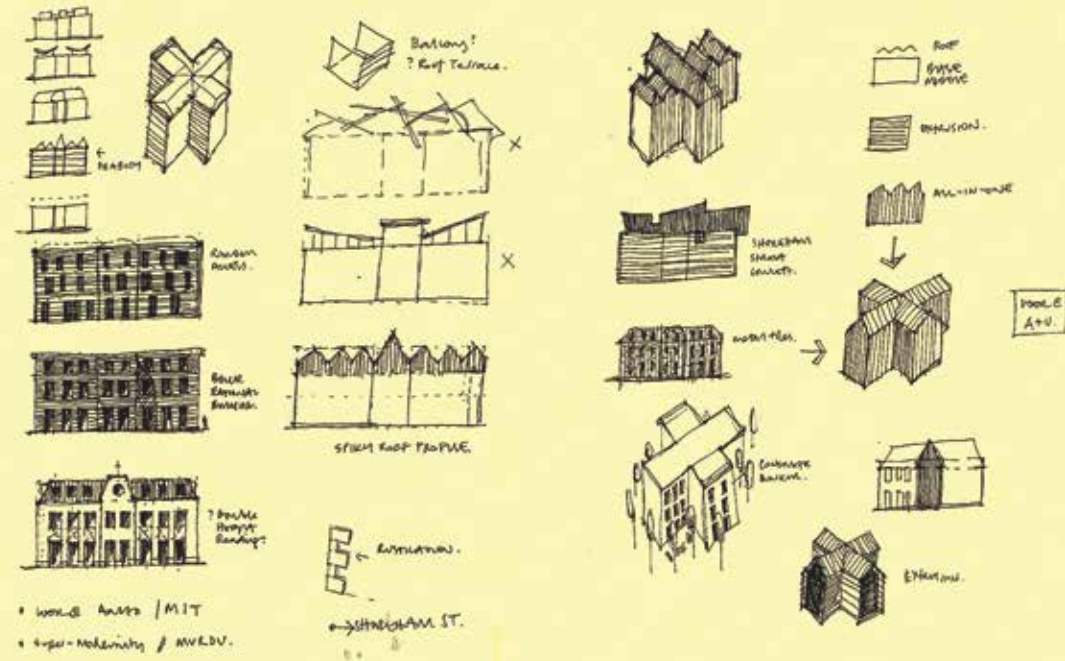

PEABODY - ARCHWAY, LONDON

400 new homes in Archway // red and orange brick // competition

STONE ISLAND - ST PETERSBERG, RUSSIA

12 Luxury apartments in St Petersburg // copper and render // in planning