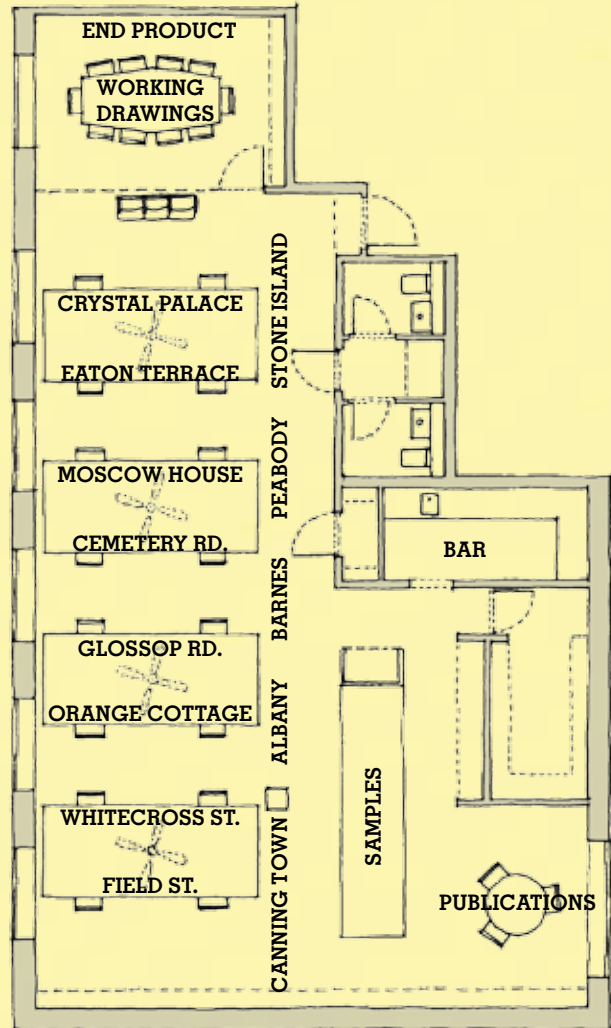

PROJECT ORANGE
OPEN STUDIO