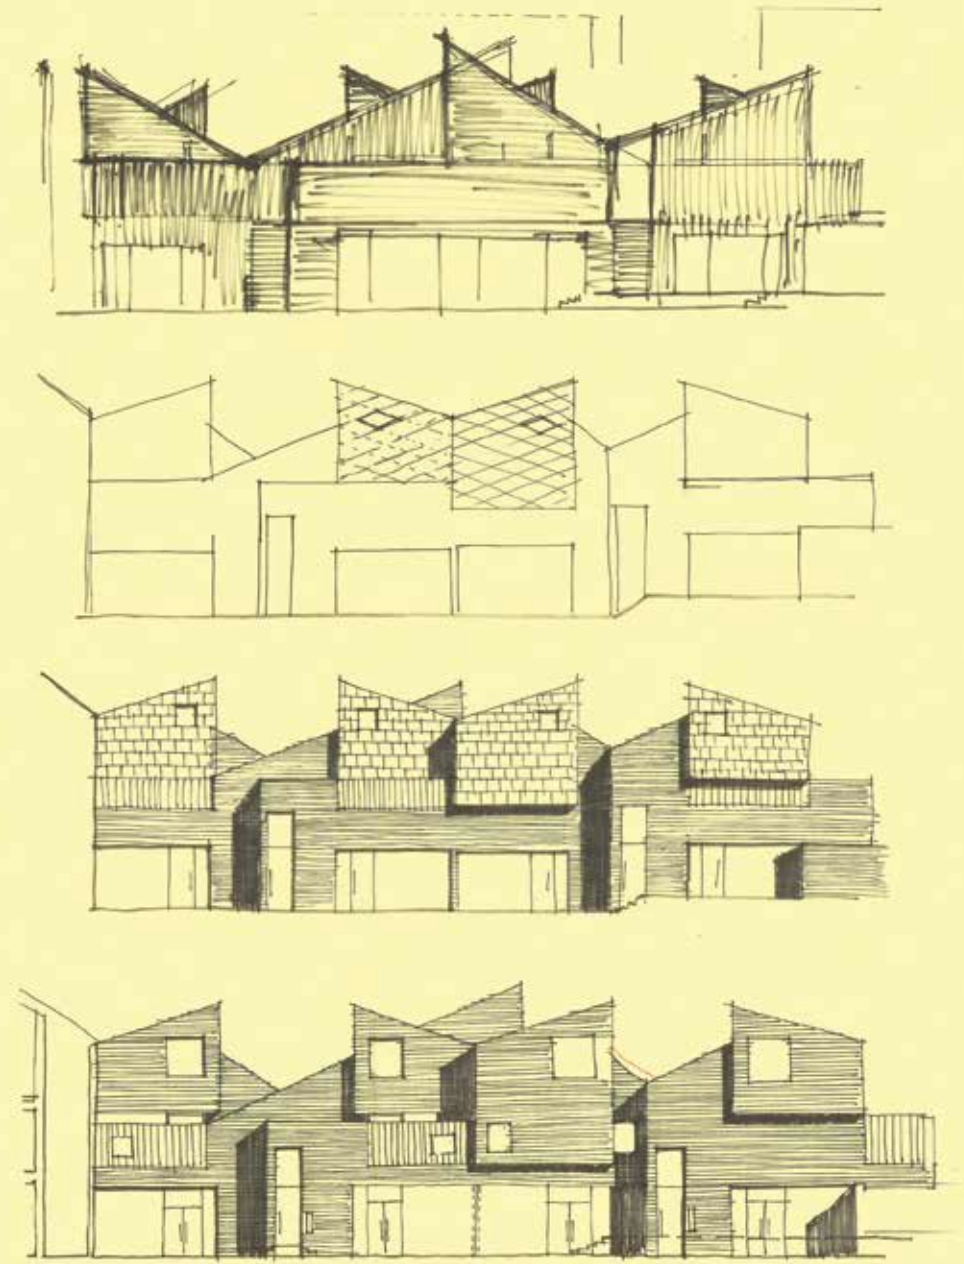

LONDON FESTIVAL OF ARCHITECTURE / OPEN STUDIO

HOUSING  
HOUSES  
HOME

WORK IN PROGRESS

**PROJECT ORANGE**  
OPEN STUDIO

YOU ARE HERE

**RATHBONE MARKET - CANNING TOWN, LONDON**

216 New Build Homes in East London // black and white brick, textured gold panels // on site

# THE ALBANY - DEPTFORD, LONDON

70 new homes and work spaces // brick and timber // cancelled

# BARNES HIGH ST. - CHISWICK, LONDON

7 Duplex Apartments in a former garage workshop // traditional grey brick, slate, painted timber // on site

# PEABODY - ARCHWAY, LONDON

400 new homes in Archway // red and orange brick // competition