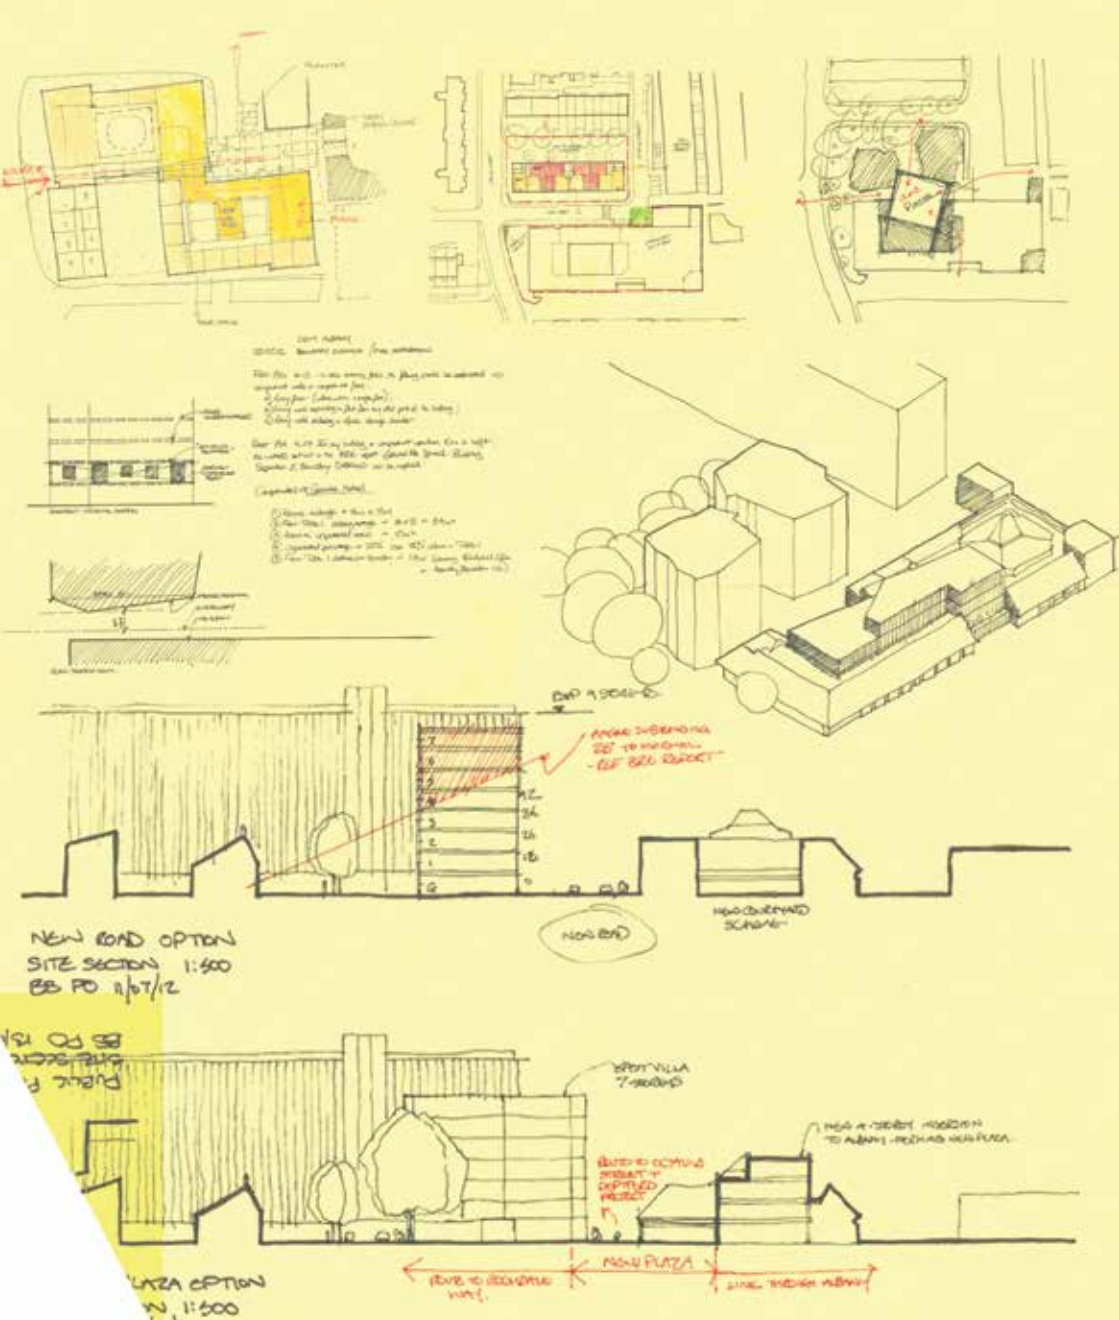

LONDON FESTIVAL OF ARCHITECTURE / OPEN STUDIO

HOUSING  
HOUSES  
HOME

WORK IN PROGRESS

**PROJECT ORANGE**  
OPEN STUDIO

YOU ARE HERE

**RATHBONE MARKET - CANNING TOWN, LONDON**

216 New Build Homes in East London // black and white brick, textured gold panels // on site

# THE ALBANY - DEPTFORD, LONDON

70 new homes and work spaces // brick and timber // cancelled

# BARNES HIGH ST. - CHISWICK, LONDON

7 Duplex Apartments in a former garage workshop // traditional grey brick, slate, painted timber // on site